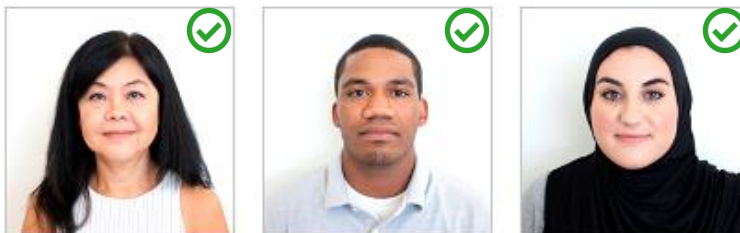

Photo Requirements

Requirements for a Good Passport Photo

- Size of photo
 - 2 x 2 inches (51 x 51 mm)
 - Head must be between 1 -1 3/8 inches (25 - 35 mm) from the bottom of the chin to the top of the head.
 - View the [Photo Composition Template](#) for more size requirement details.
- Matte or glossy photo quality paper
- Plain white or off-white background
- Head must face the camera directly with full face in view
- Taken with a neutral facial expression or a natural smile, with both eyes open
- In color
- Taken in clothing normally worn on a daily basis
- **NO GLASSES** (If you cannot remove your glasses for medical reasons, please include a signed note from your doctor with application).
- No hats or head coverings (Unless worn daily for religious or medical purposes. Submit a signed statement that verifies that the hat or head covering is part of recognized, traditional religious attire that is customarily or required to be worn continuously in public or a signed doctor's statement verifying the item is used daily for medical purposes. Your full face must be visible and your hat or head covering cannot obscure your hairline or cast shadows on your face.)
- No headphones or wireless hands-free devices.

Well Composed Photo Composition Examples

(<https://travel.state.gov/content/passports/en/passports/photos/photo-examples.html>)

UNACCEPTABLE – glasses not allowed

**Starting November 1, 2016, eye glasses will
no longer be allowed in visa photos.**