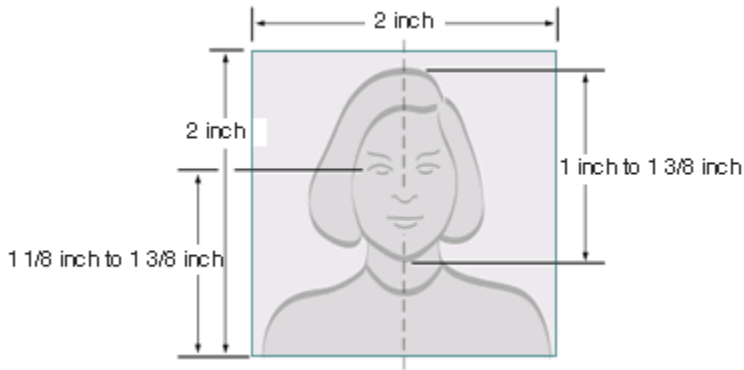

Photo Composition Template

- Make sure the photo presents the full head from the top of the hair to the bottom of the chin
- Center the head with the frame
- The person in the photo should have a neutral expression and be facing the camera

Paper Photo Head Size Template

- Photo must be 2 inches by 2 inches
- The height of the head (top of hair to bottom of chin) should measure 1 inch to 1 3/8 inches (25 mm - 35 mm)
- Make sure the eye height is between 1 1/8 inches to 1 3/8 inches (28 mm – 35 mm) from the bottom of the photo

Digital Image Head Size Template

- The top of the head, including the hair, to the bottom of the chin must be between 50% and 69% of the image's total height. The eye height (measured from the bottom of the image to the level of the eyes) should be between 56% and 69% of the image's height.
- Image pixel dimensions must be in a square aspect ratio (meaning the height must be equal to the width). Minimum acceptable dimensions are 600 pixels (width) x 600 pixels (height). Maximum acceptable dimensions are 1200 pixels (width) x 1200 pixels (height).