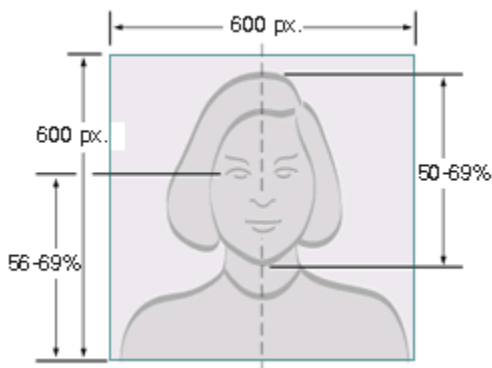

Photo Composition Template

- Make sure the photo presents the full head from the top of the hair to the bottom of the chin
- Center the head with the frame
- The person in the photo should have a neutral expression and be facing the camera

Paper Photo Head Size Template

- Photo must be 2 inches by 2 inches
- The height of the head (top of hair to bottom of chin) should measure 1 inch to 1 3/8 inches (25 mm - 35 mm)
- Make sure the eye height is between 1 1/8 inches to 1 3/8 inches (28 mm – 35 mm) from the bottom of the photo

Digital Image Head Size Template

- The top of the head, including the hair, to the bottom of the chin must be between 50% and 69% of the image's total height. The eye height (measured from the bottom of the image to the level of the eyes) should be between 56% and 69% of the image's height.
- Image pixel dimensions must be in a square aspect ratio (meaning the height must be equal to the width). Minimum acceptable dimensions are 600 pixels (width) x 600 pixels (height). Maximum acceptable dimensions are 1200 pixels (width) x 1200 pixels (height).